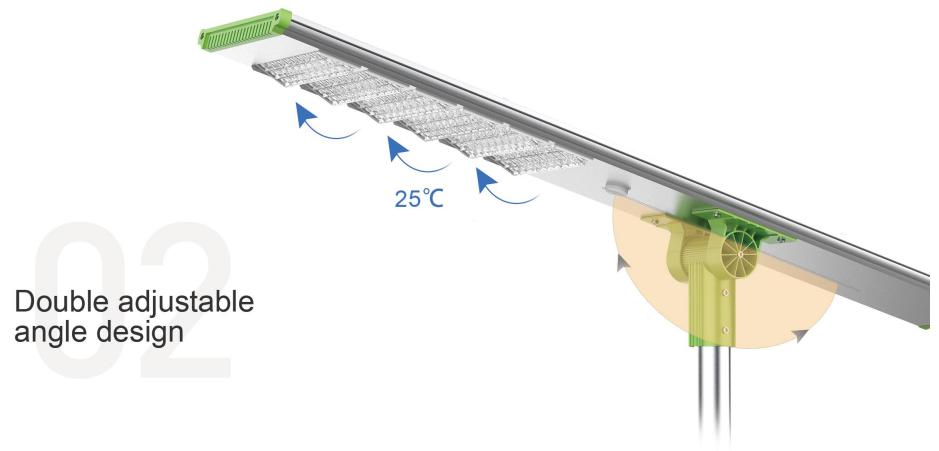

NEW UPGRADE
ONE CHOICE MORE SURPRISES

Adjustable Angle

4-5 Nights

Waterproof IP65

AN-SLA **SOLAR STREET LIGHT**

Various LED modules are available

Double adjustable angle design

Can be equipped with a CCTV