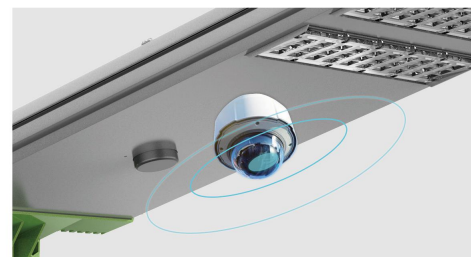

NEW UPGRADE
ONE CHOICE MORE SURPRISES

Adjustable Angle

4-5 Nights

Waterproof IP65

AN-SLA **SOLAR STREET LIGHT**

Various LED modules are available

Double adjustable angle design

Can be equipped with a CCTV